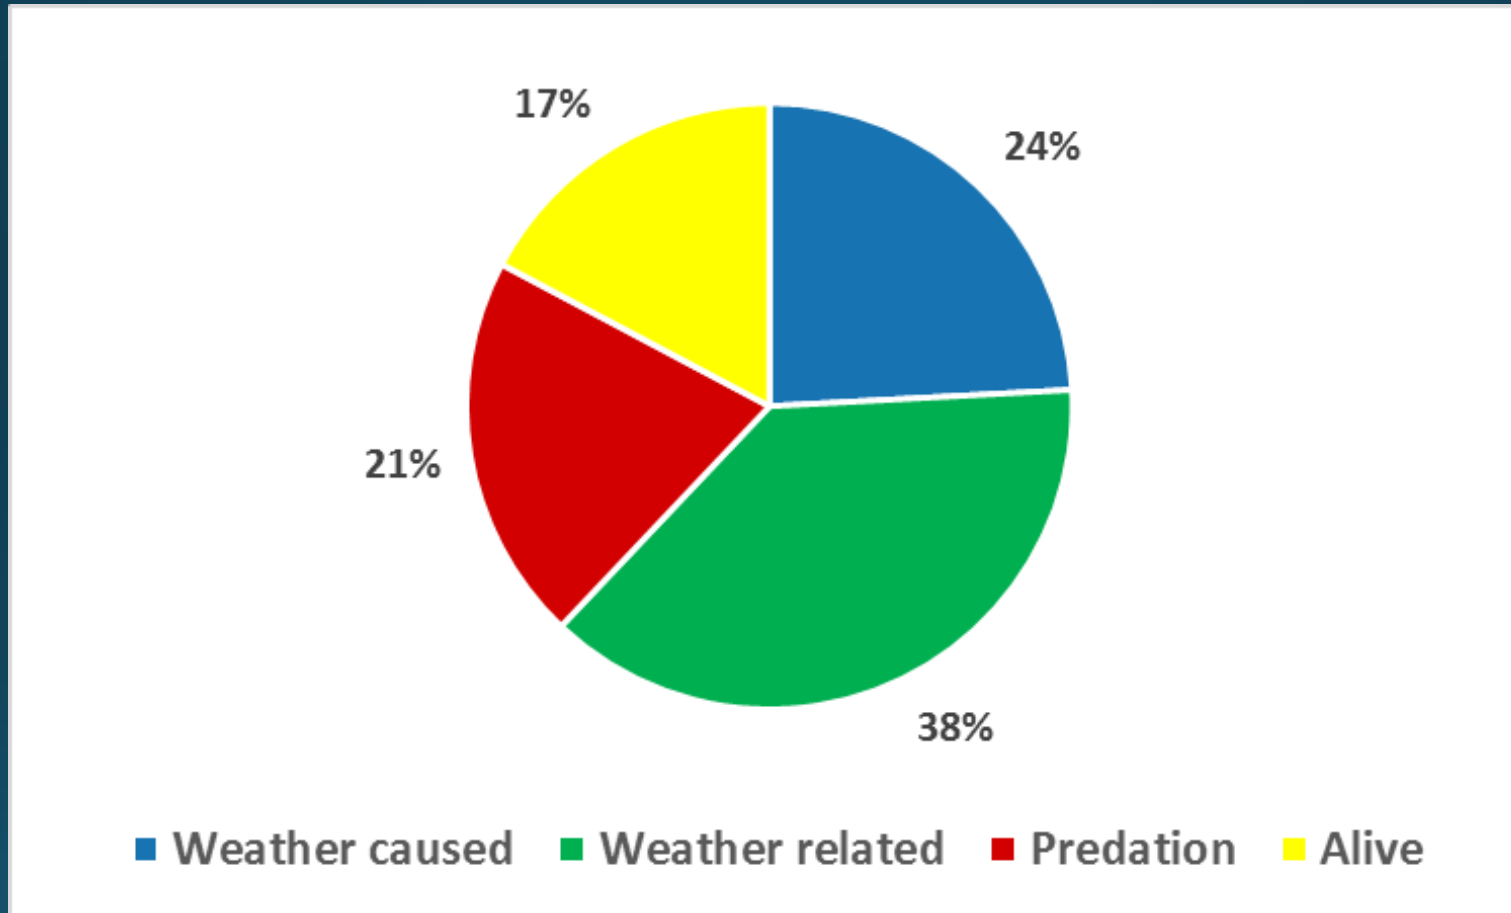

Limiting factors

Population at the Attwater Prairie Chicken NWR

Captive Breeding Program

Release Season

Impacts of Weather

Weather Data for APCNWR

Radio Telemetry Estimates of APCs

Effects of Hurricane Harvey

- Out of 29 birds being tracked, only 5 were found alive following Harvey.
- 18 birds awaiting release were transferred to Houston Zoo prior to the storm.

Moving Forward Towards Recovery

Figure 12. Numbers (N = 4,369) of Attwater's prairie-chickens released from captive-rearing institutions 1995-2018.