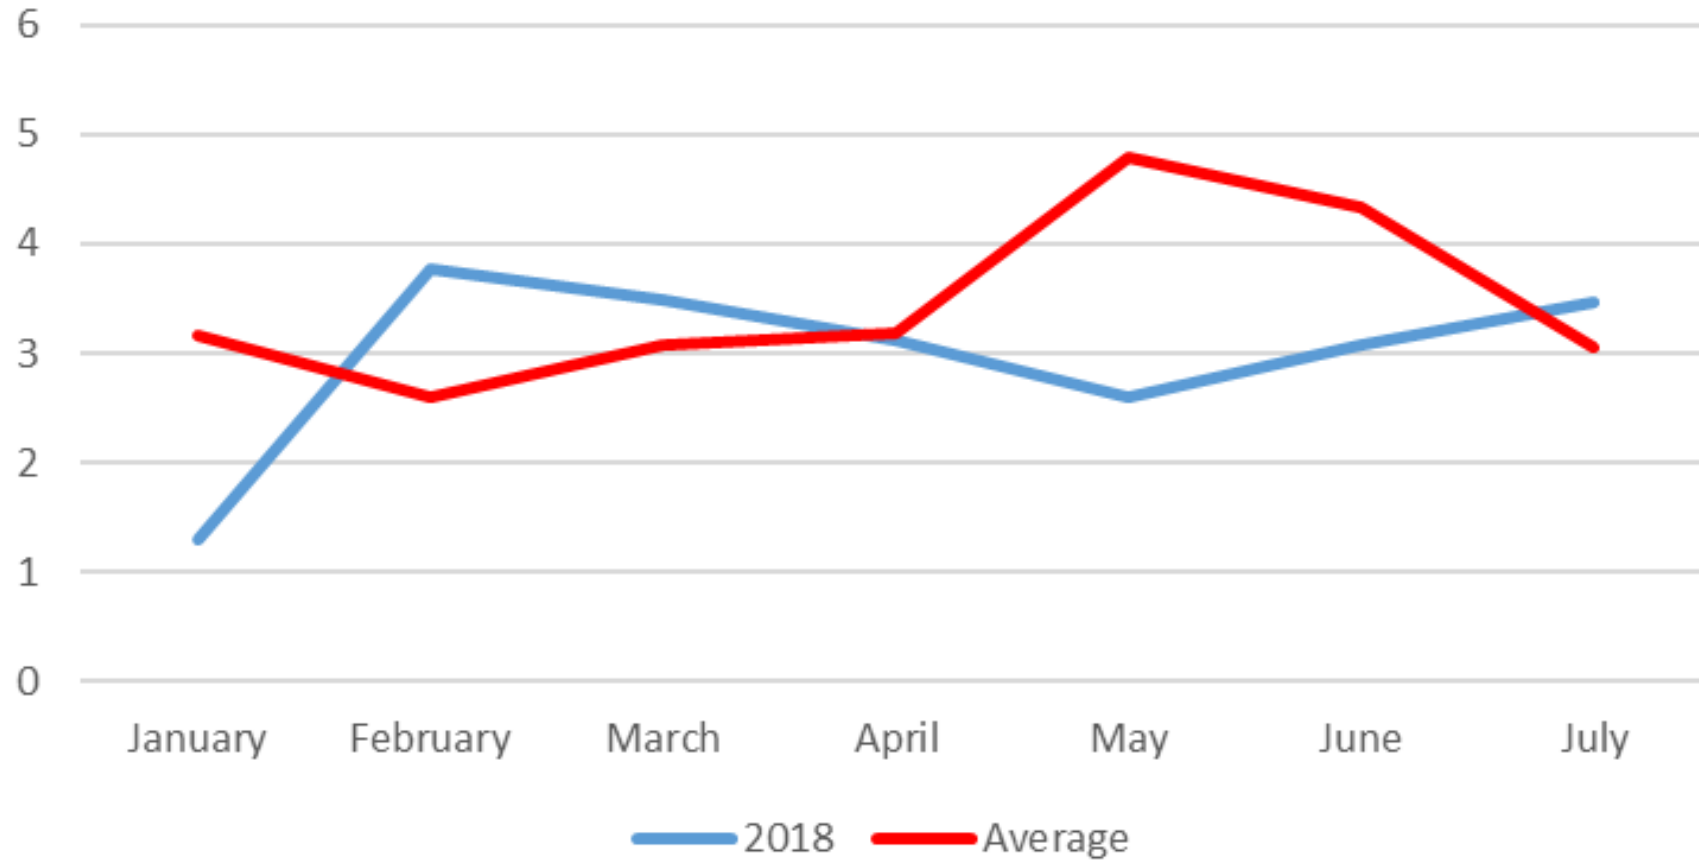

2018 Rainfall (inches)