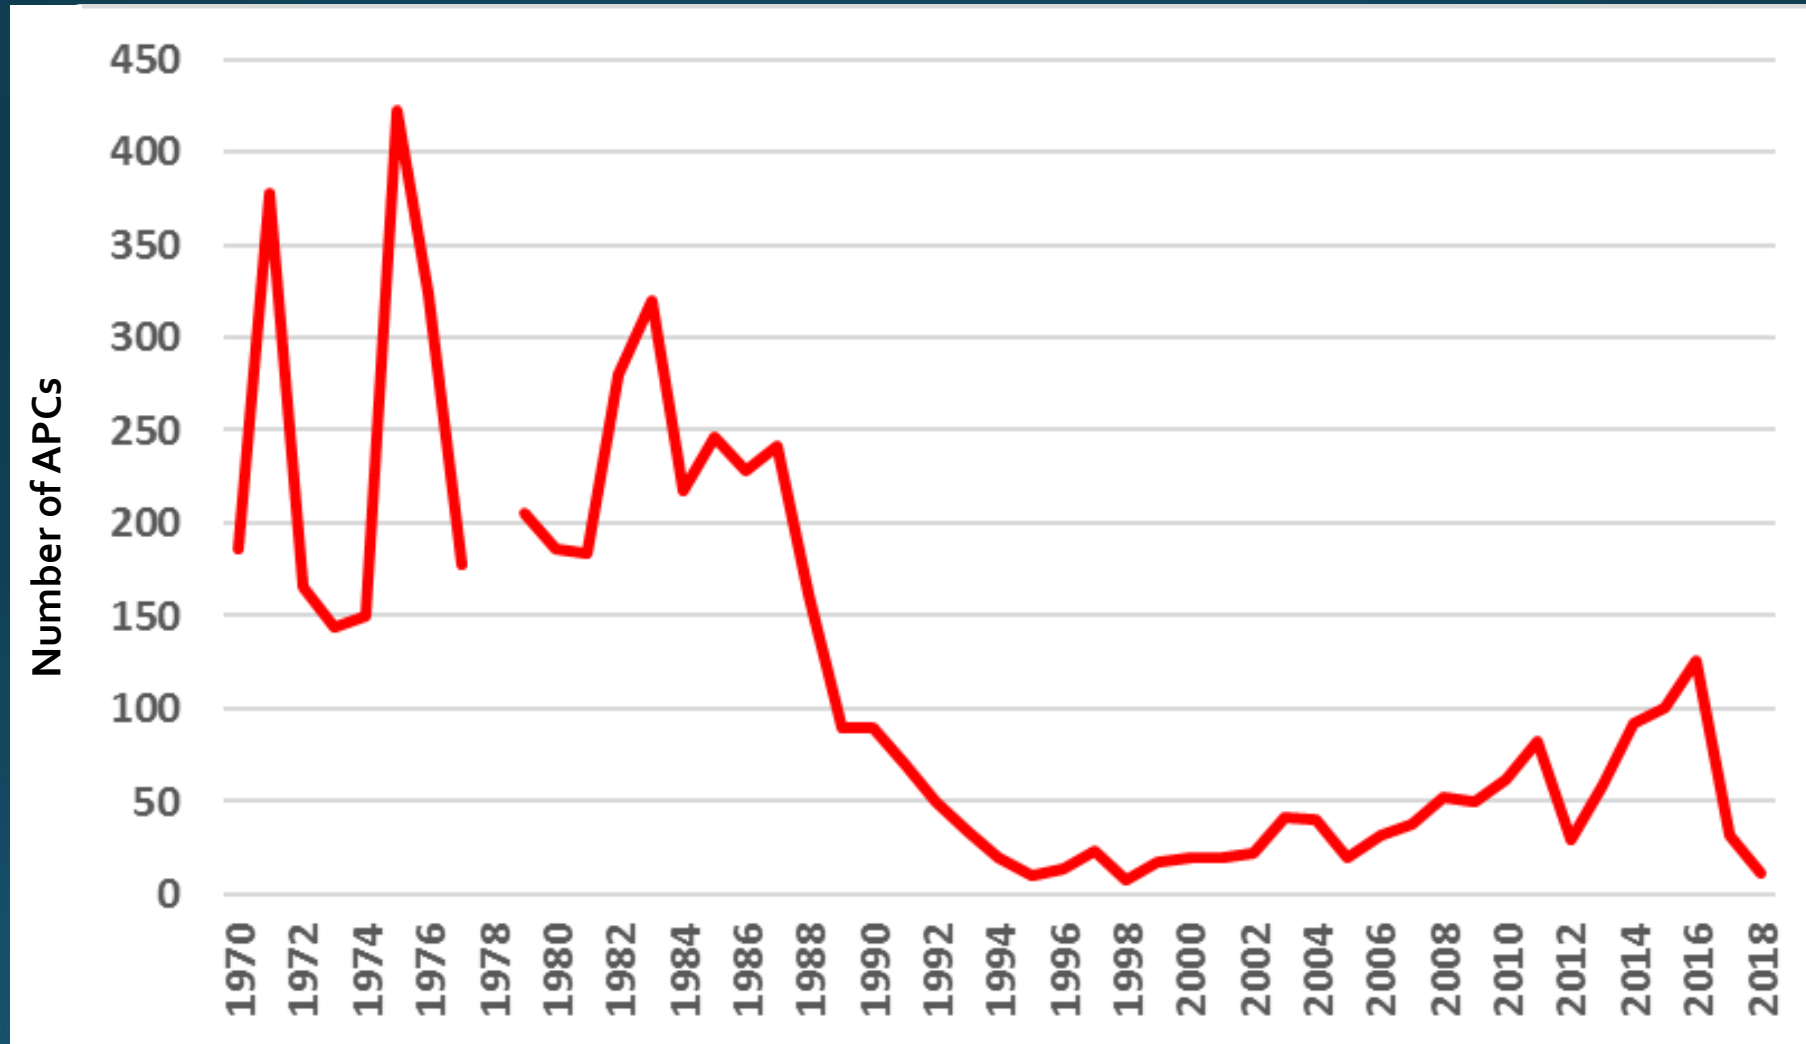

Population at the Attwater Prairie Chicken NWR