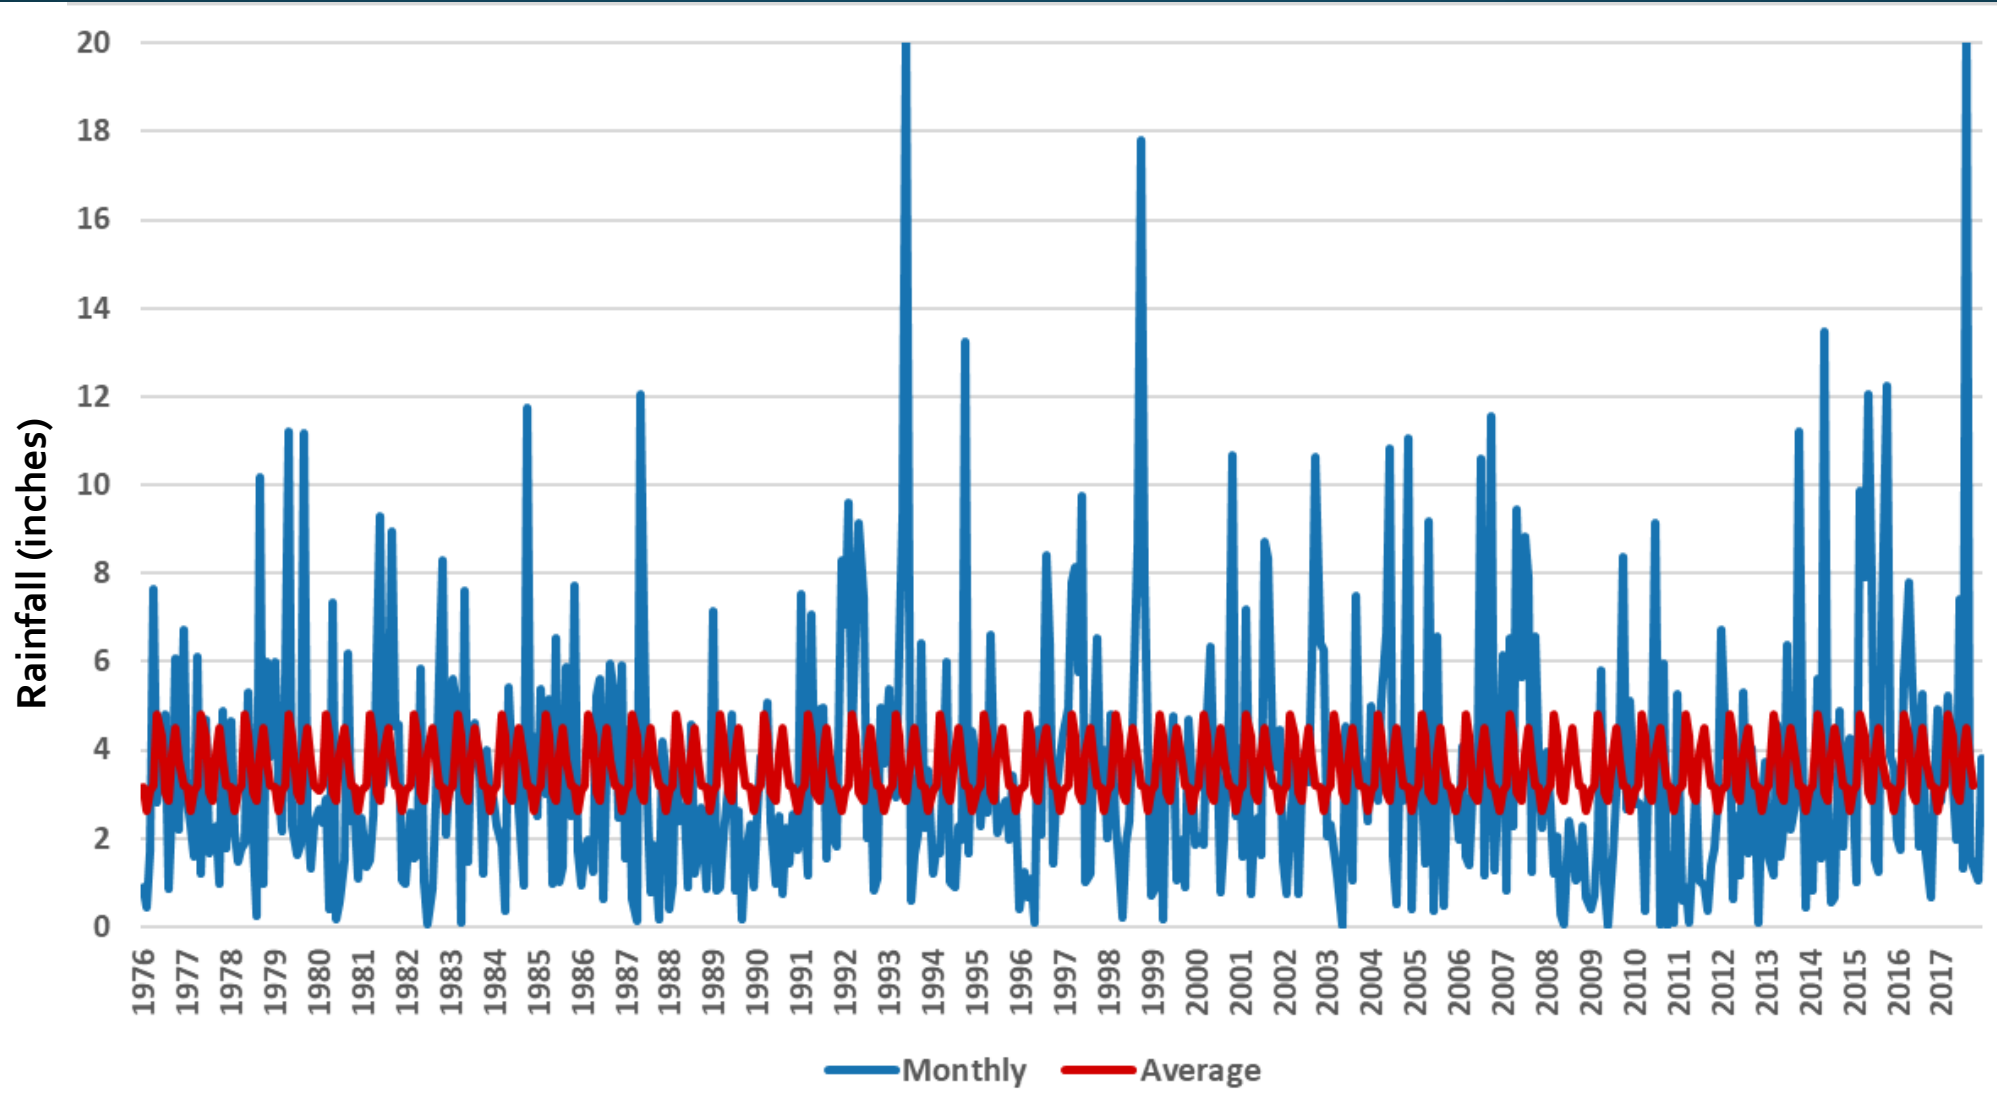

Limiting factors

Population at the Attwater Prairie Chicken NWR

Captive Breeding Program

Release Season

Impacts of Weather

Weather Data for APCNWR

Radio Telemetry Estimates of APCs

Effects of Hurricane Harvey

- Out of 29 birds being tracked, only 5 were found alive following Harvey.
- 18 birds awaiting release were transferred to Houston Zoo prior to the storm.

Moving Forward Towards Recovery

Figure 12. Numbers (N = 4,369) of Attwater's prairie-chickens released from captive-rearing institutions 1995-2018.