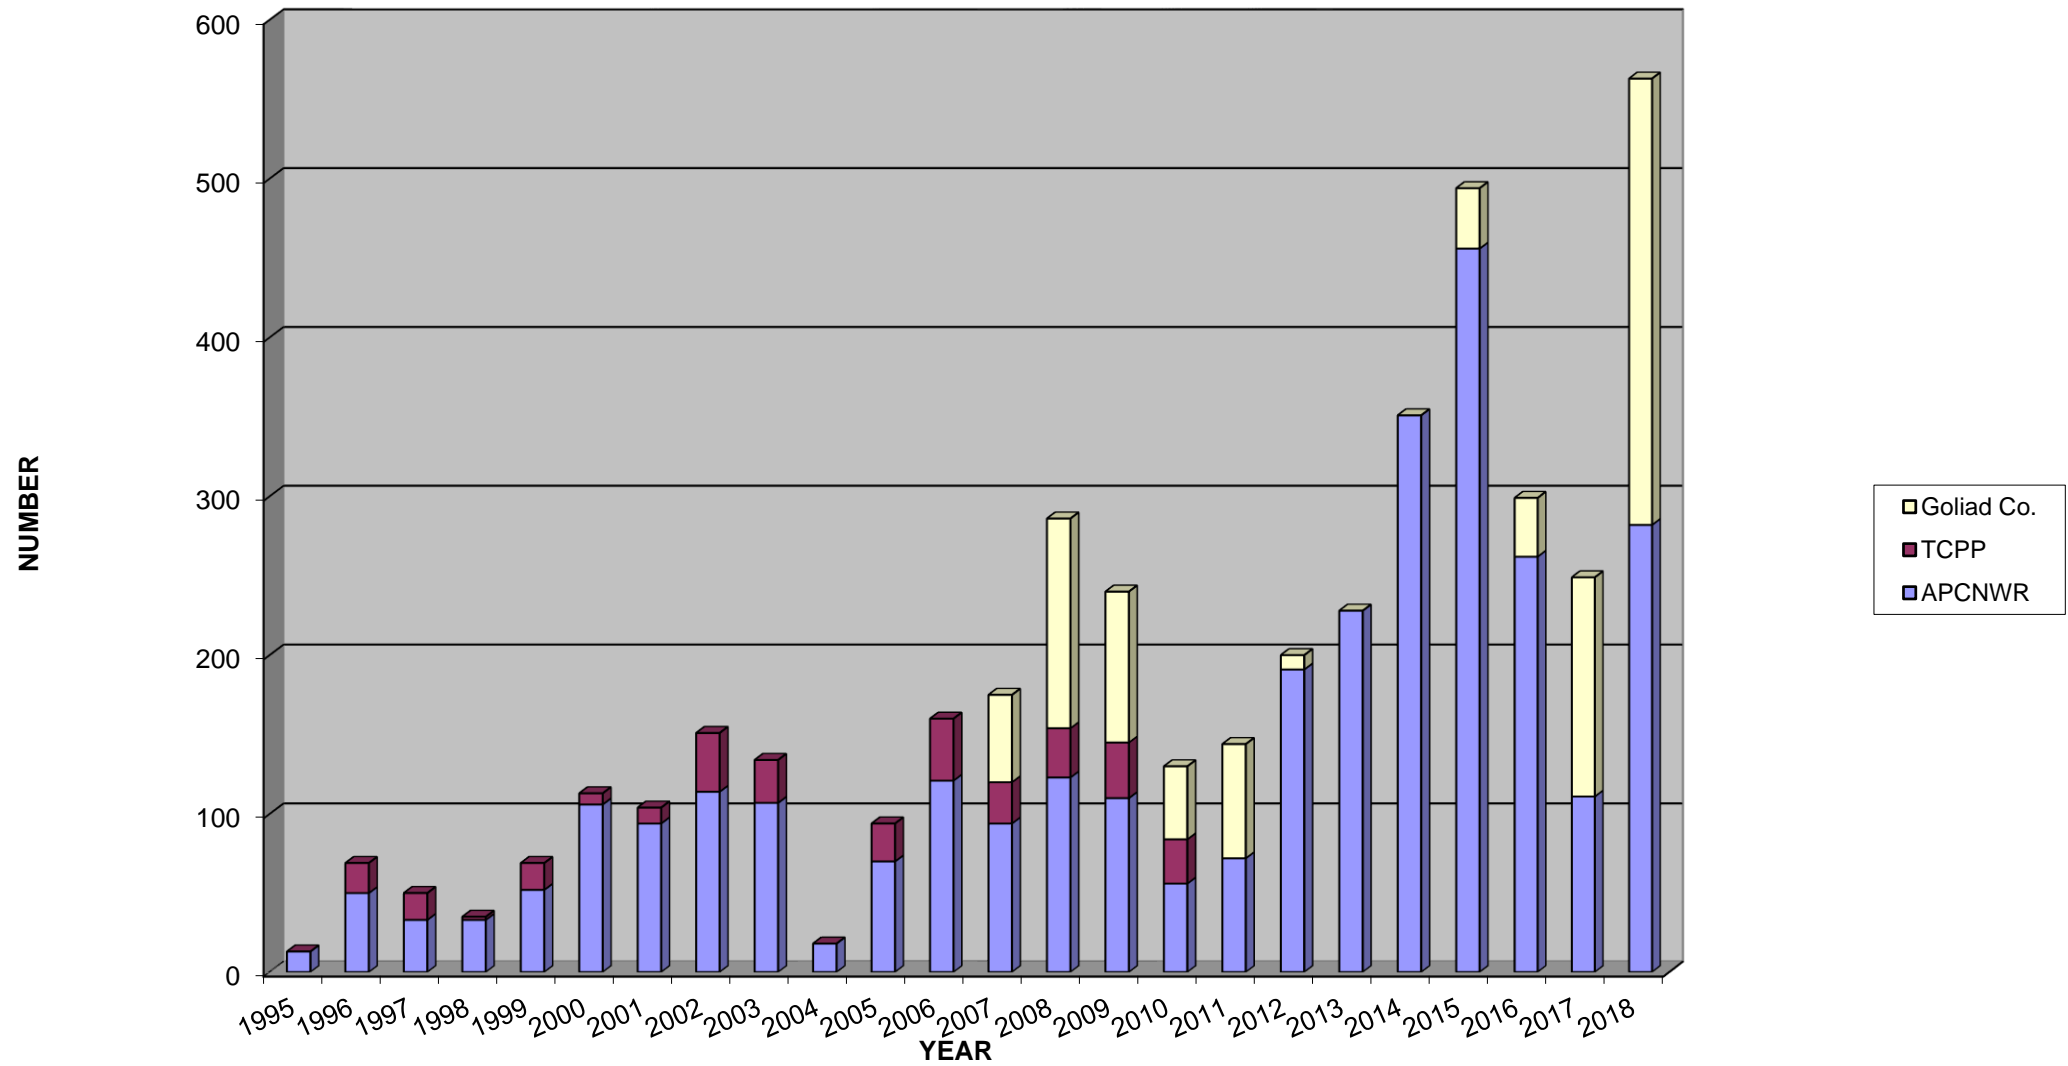

Limiting factors

Population at the Attwater Prairie Chicken NWR

Captive Breeding Program

Release Season

Impacts of Weather

Weather Data for APCNWR

Radio Telemetry Estimates of APCs

Effects of Hurricane Harvey

- Out of 29 birds being tracked, only 5 were found alive following Harvey.
- 18 birds awaiting release were transferred to Houston Zoo prior to the storm.

Moving Forward Towards Recovery

Figure 12. Numbers (N = 4,369) of Attwater's prairie-chickens released from captive-rearing institutions 1995-2018.