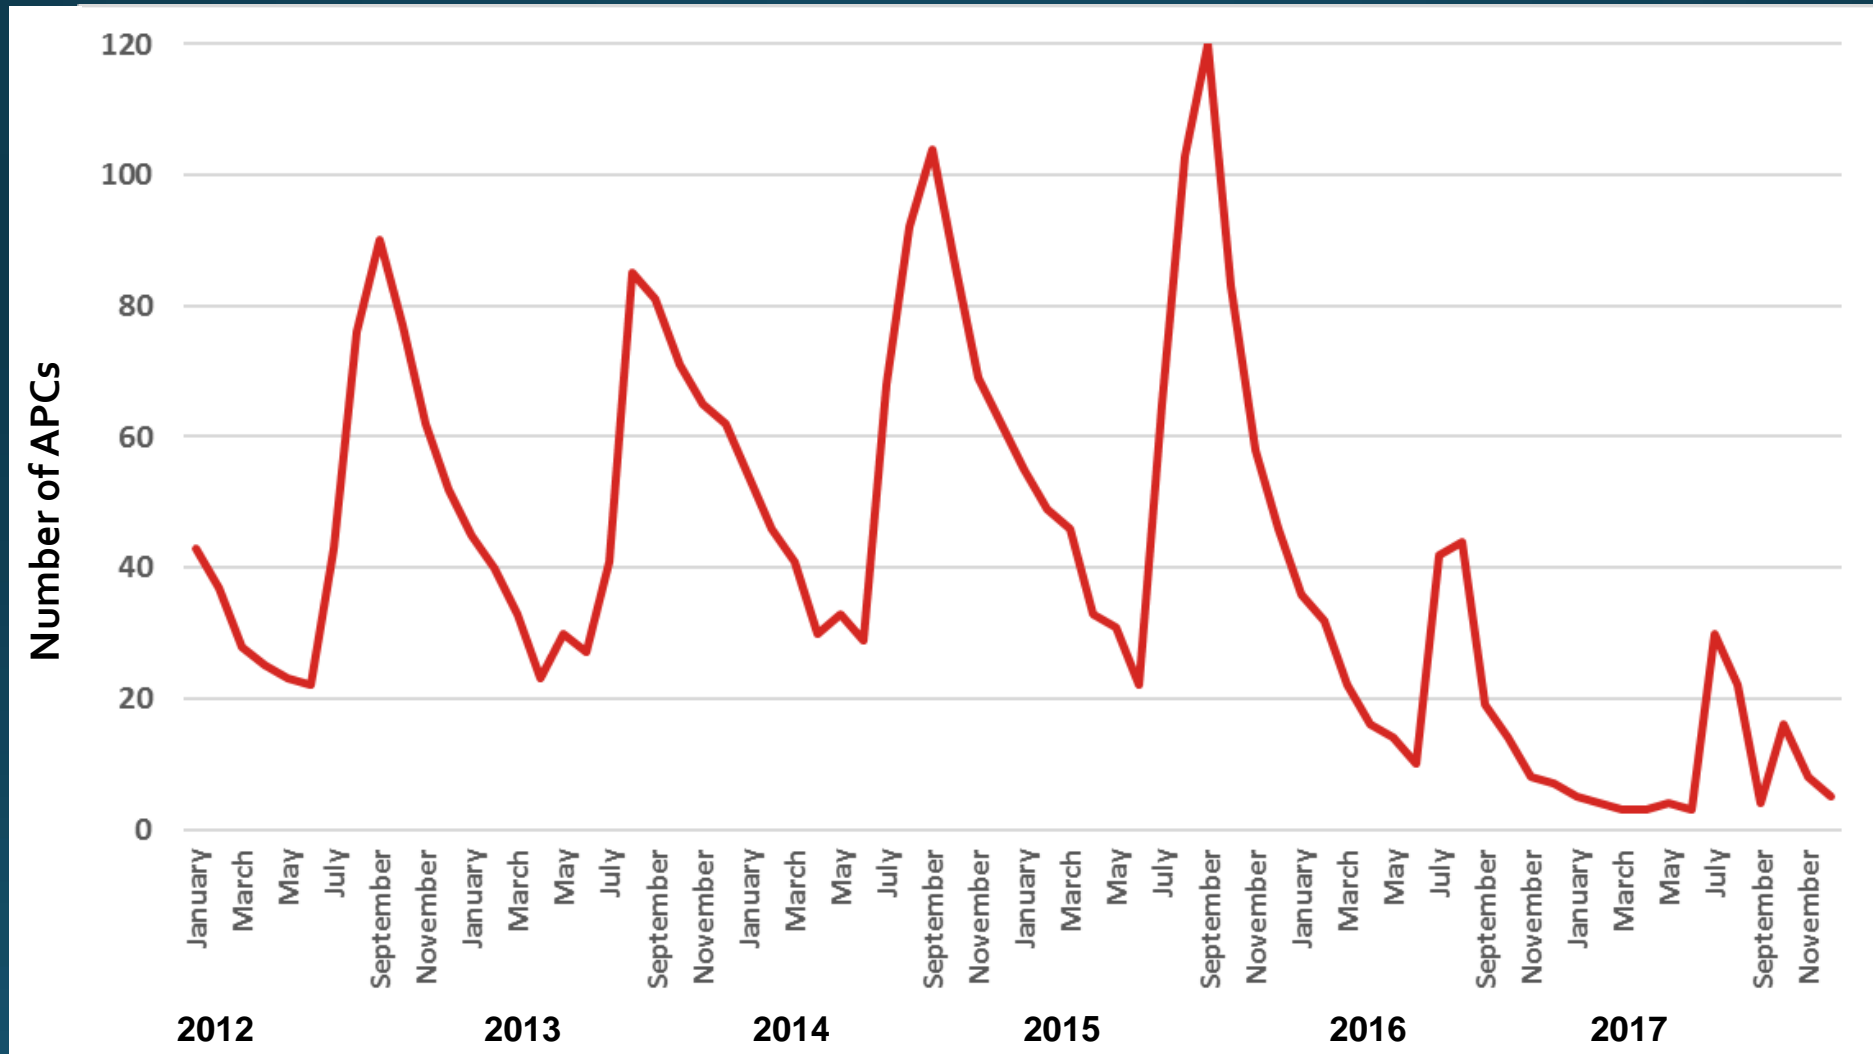

Limiting factors

Population at the Attwater Prairie Chicken NWR

Captive Breeding Program

Release Season

Impacts of Weather

Weather Data for APCNWR

Radio Telemetry Estimates of APCs

Effects of Hurricane Harvey

- Out of 29 birds being tracked, only 5 were found alive following Harvey.
- 18 birds awaiting release were transferred to Houston Zoo prior to the storm.

Moving Forward Towards Recovery

Figure 12. Numbers (N = 4,369) of Attwater's prairie-chickens released from captive-rearing institutions 1995-2018.