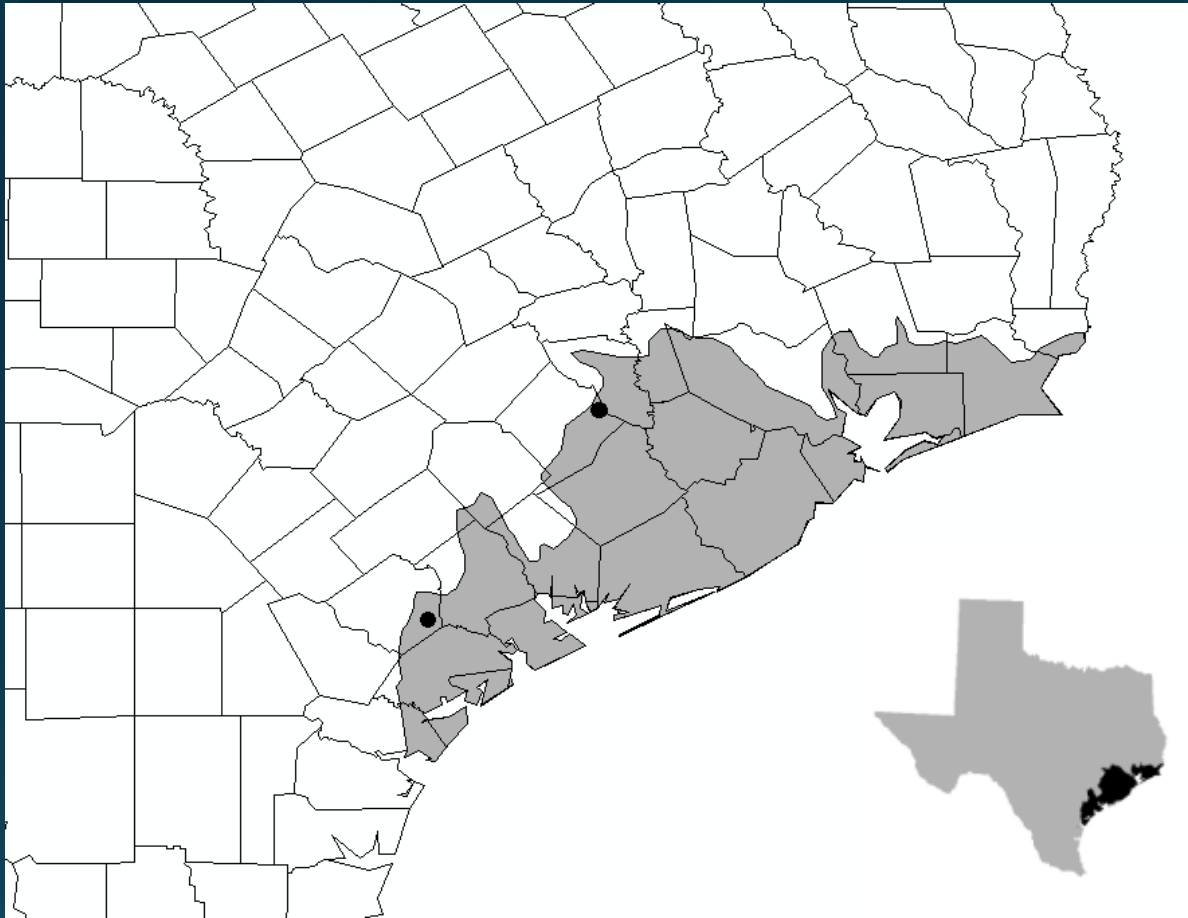

Limiting factors